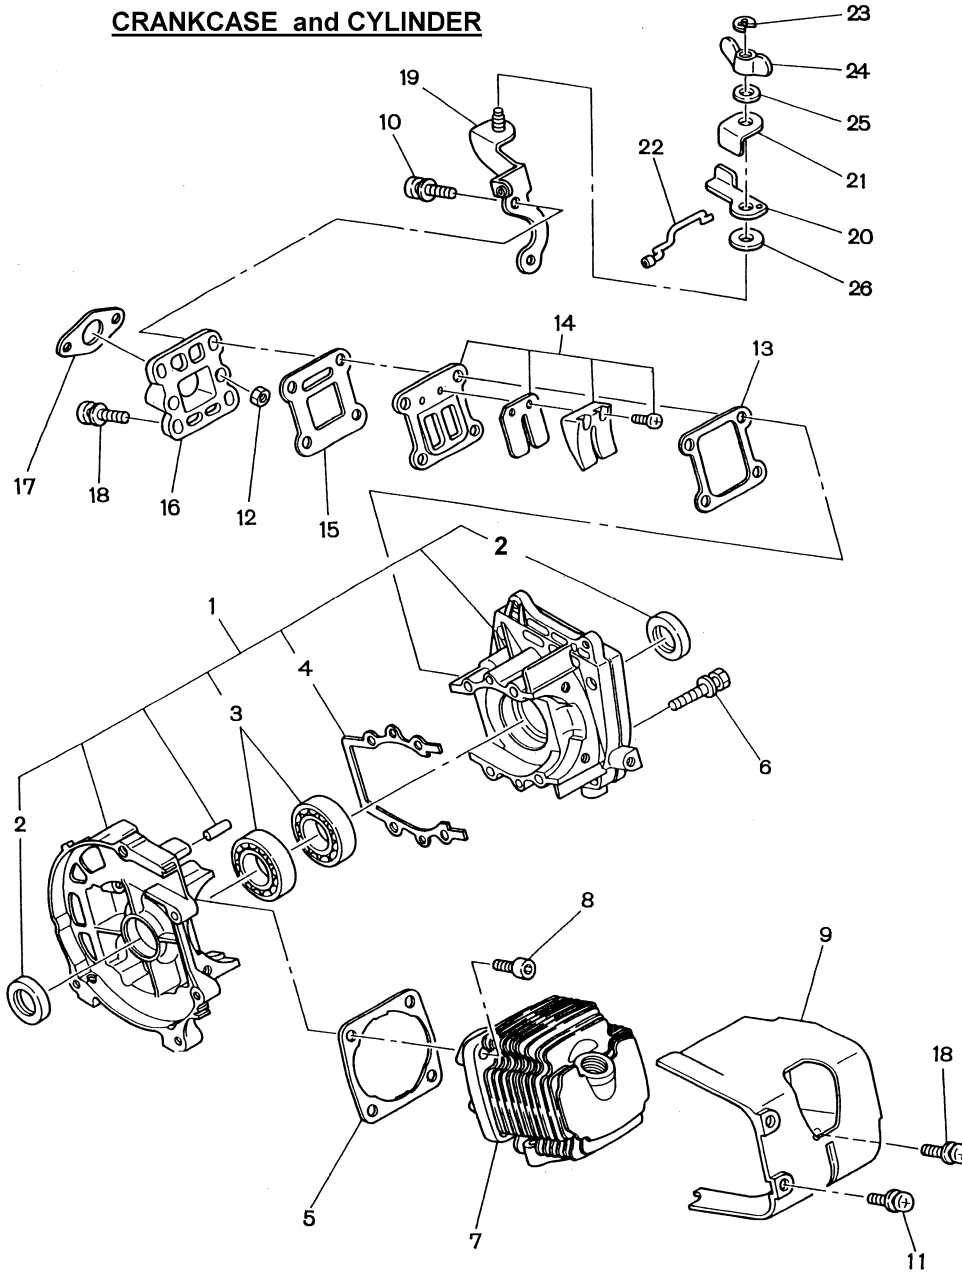

CRANKCASE and CYLINDER

Item No.	Part No.	No. Used	Description	Item No.	Part No.	No. Used	Description
1	541-10050-00	1	Crankcase Com. (Includes Items 2 - 4)	13	541-35028-00	1	Lead Valve Gasket
2	044-01599-50	2	Oil Seal (Old 044-01599-71)	14	541-30070-00	1	Lead Valve Assy
3	060-01500-60	2	Ball Bearing (Old 060-01598-80)	15	541-35012-00	1	Packing
4	541-15012-00	1	Gasket	16	541-35033-00	1	Insulator
5	541-15005-01	1	Cylinder Packing (Old 541-15005-00)	17	541-65023-00	1	Carburetor Gasket
6	011-90599-40	4	Socket Head Bolt	18	004-37052-00	3	Screw & Washer Assy
7	541-15003-00	1	Cylinder Com.	19	541-40010-00	1	Throttle Lever Com.
8	011-90699-90	4	Socket Head Bolt M6x18	20	541-45001-00	1	Throttle Lever
9	541-55046-00	1	Cylinder Cover	21	541-45003-00	1	Stop Plate
10	004-35052-20	2	Screw Assy	22	541-40020-00	1	Rod Com.
11	004-37051-40	1	Screw & Washer Assy	23	129-45001-03	1	Clip
12	002-17050-00	1	Nut	24	017-80600-10	1	Wing Nut
				25	020-00700-10	1	Washer
				26	021-70600-20	1	Friction Washer